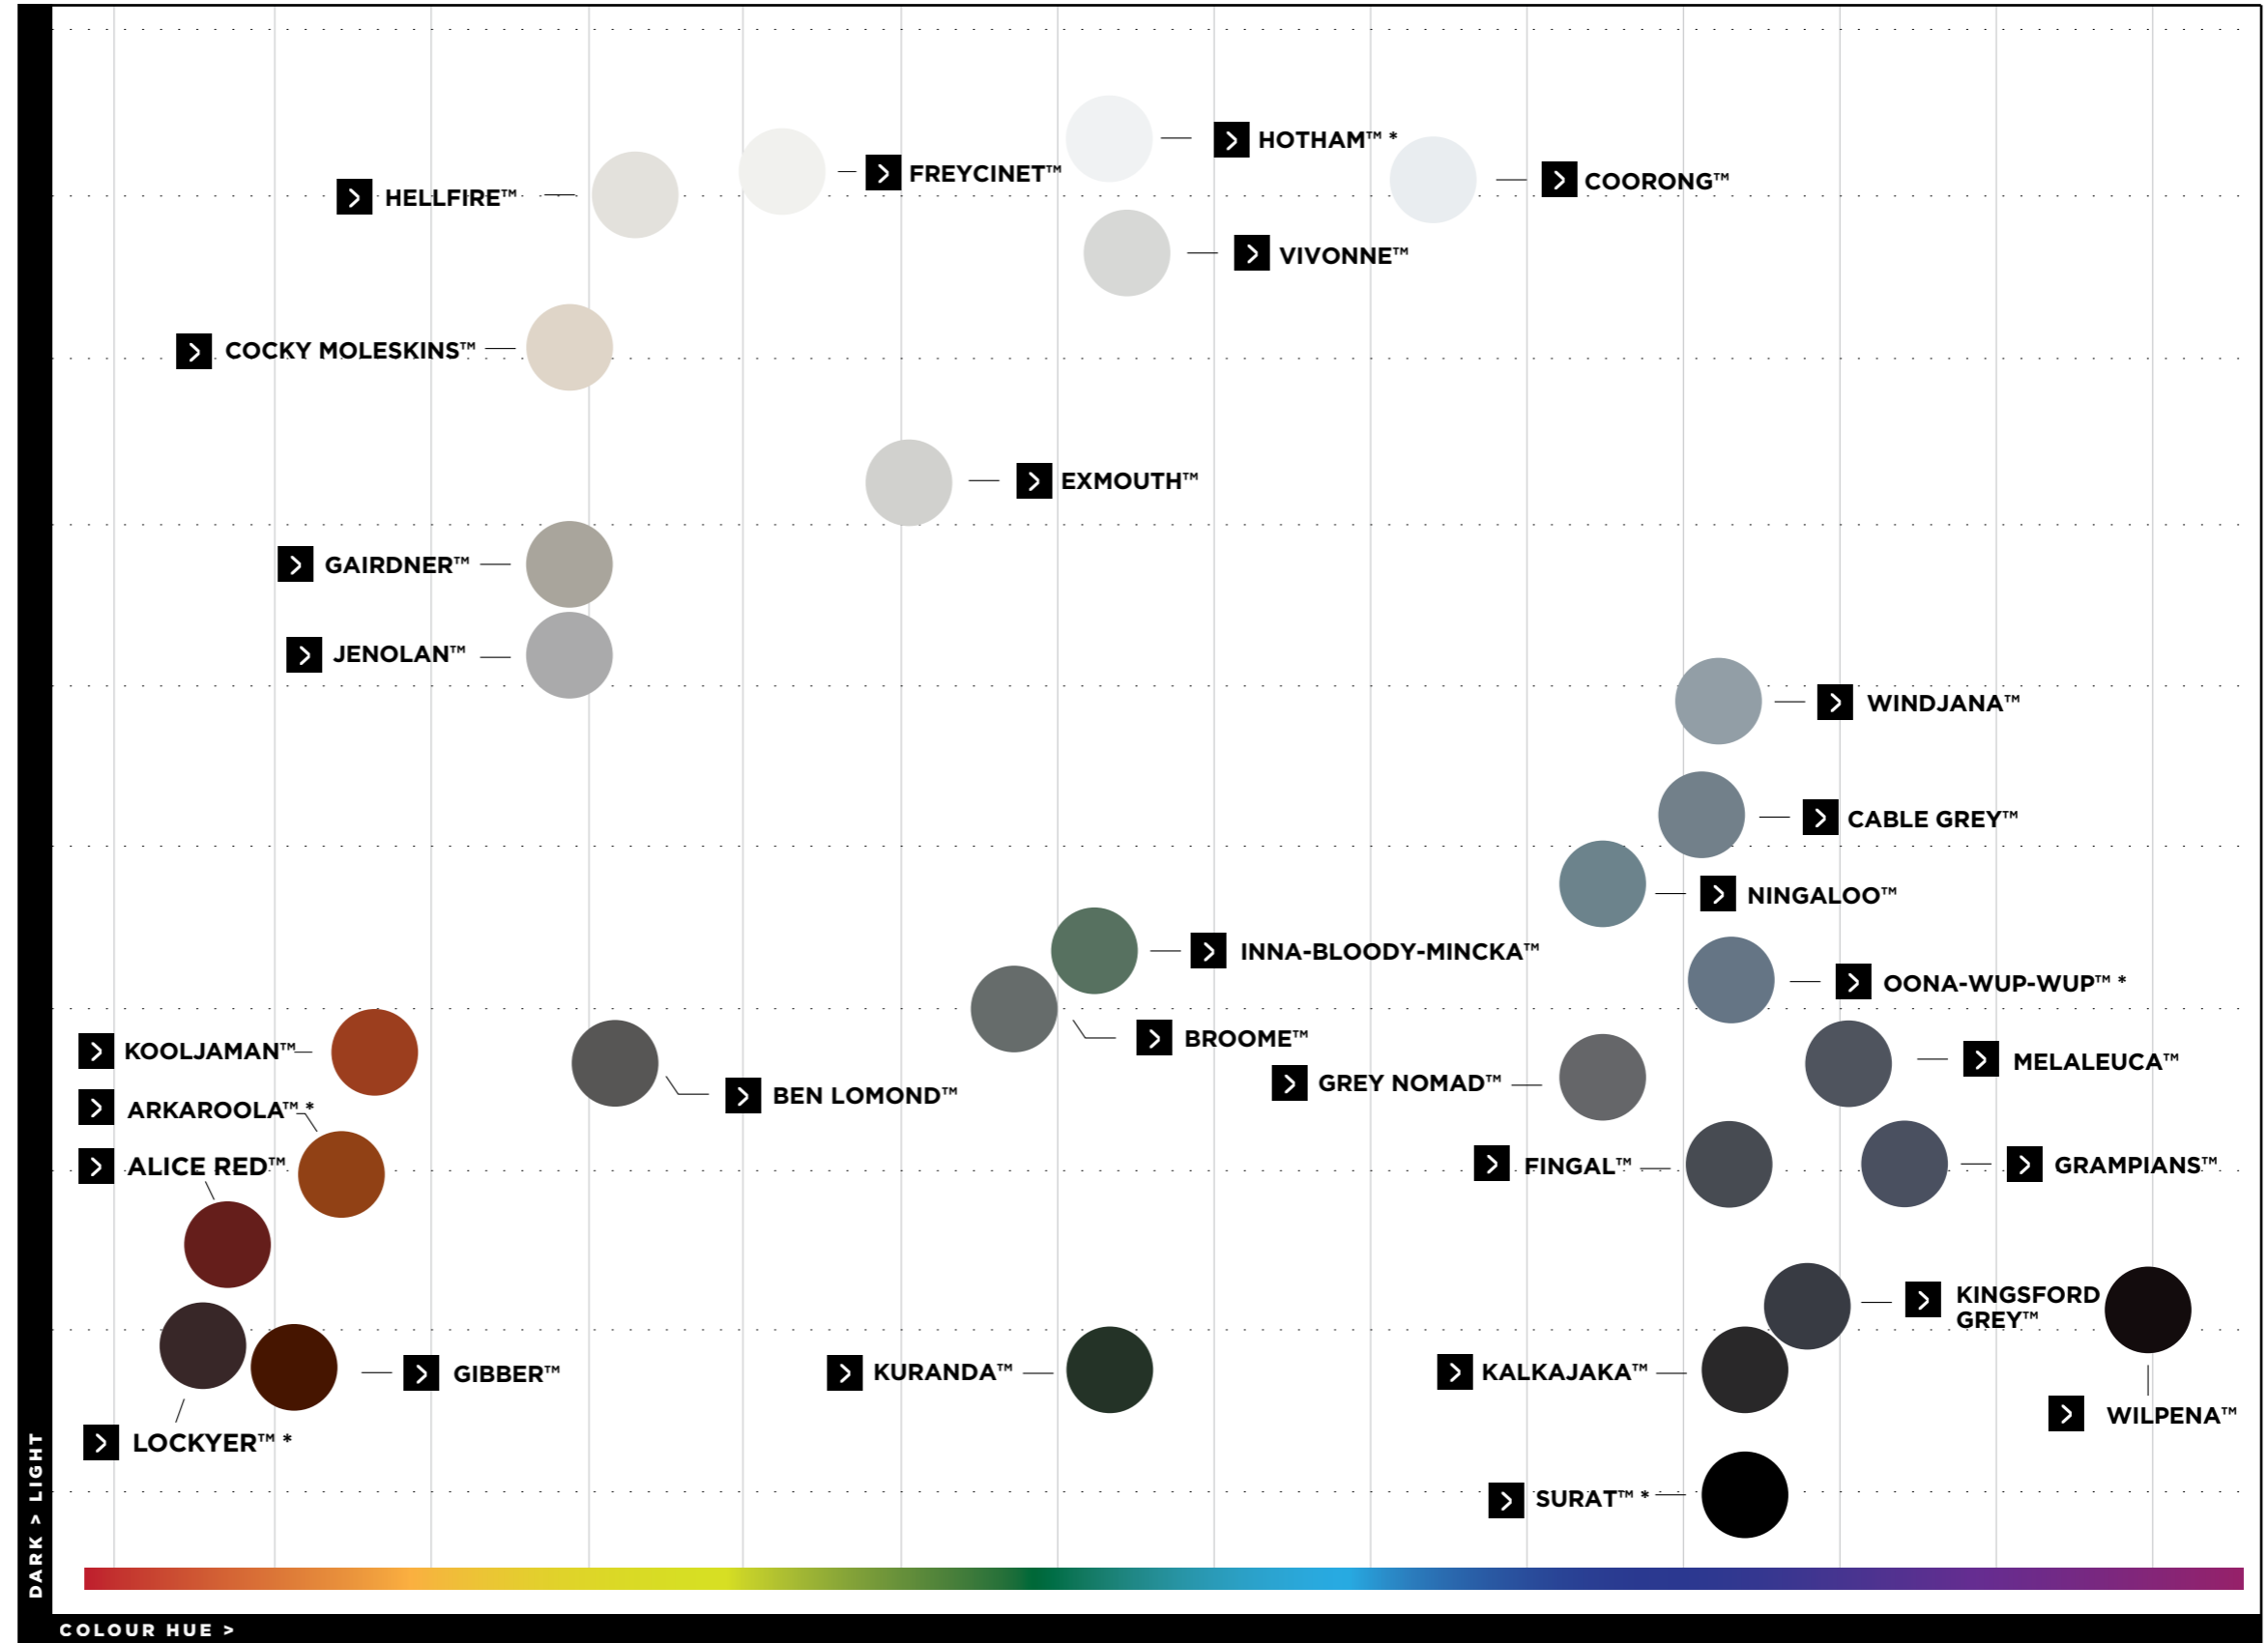

Nexteel™ Colour Spectrum.

NEXTSTAR™ SUPERIOR STEEL ROOFING RANGE BY NEXTEEL™ INSPIRED BY THE COLOURS OF AUSTRALIA

27 NEW COLOURS

The colour release, the largest ever new colour rollout and the first new colours released since 2013, this range boasts 27 new and contemporary colours. We've taken inspiration for the Australis series from this amazing continent. One country that spans geographic and climatic extremes from barren deserts to snowy alps; tropical palm beaches to windswept rocky coasts. Colours and contrasts to feed your imagination.

next generation colourfast steel.

All colours are indicative only. Every effort to match colours has been made but there may be slight variations. Please speak to your consultant should you require a larger sample size.

* SATIN FINISH

SA HEAD OFFICE
123 Greenhill Road,
Unley SA 5061
T: +61 (0) 8 7078 0383

WA HEAD OFFICE
55b Hector Street,
Osborne Park WA 6017
T: +61 (0) 8 9217 9011

MANUFACTURING
6 Sandpiper Close,
Kooragang NSW 2304
T: +61 (0) 2 4920 1009

nexteel.com.au

> Indicates NextSTAR™ Colour