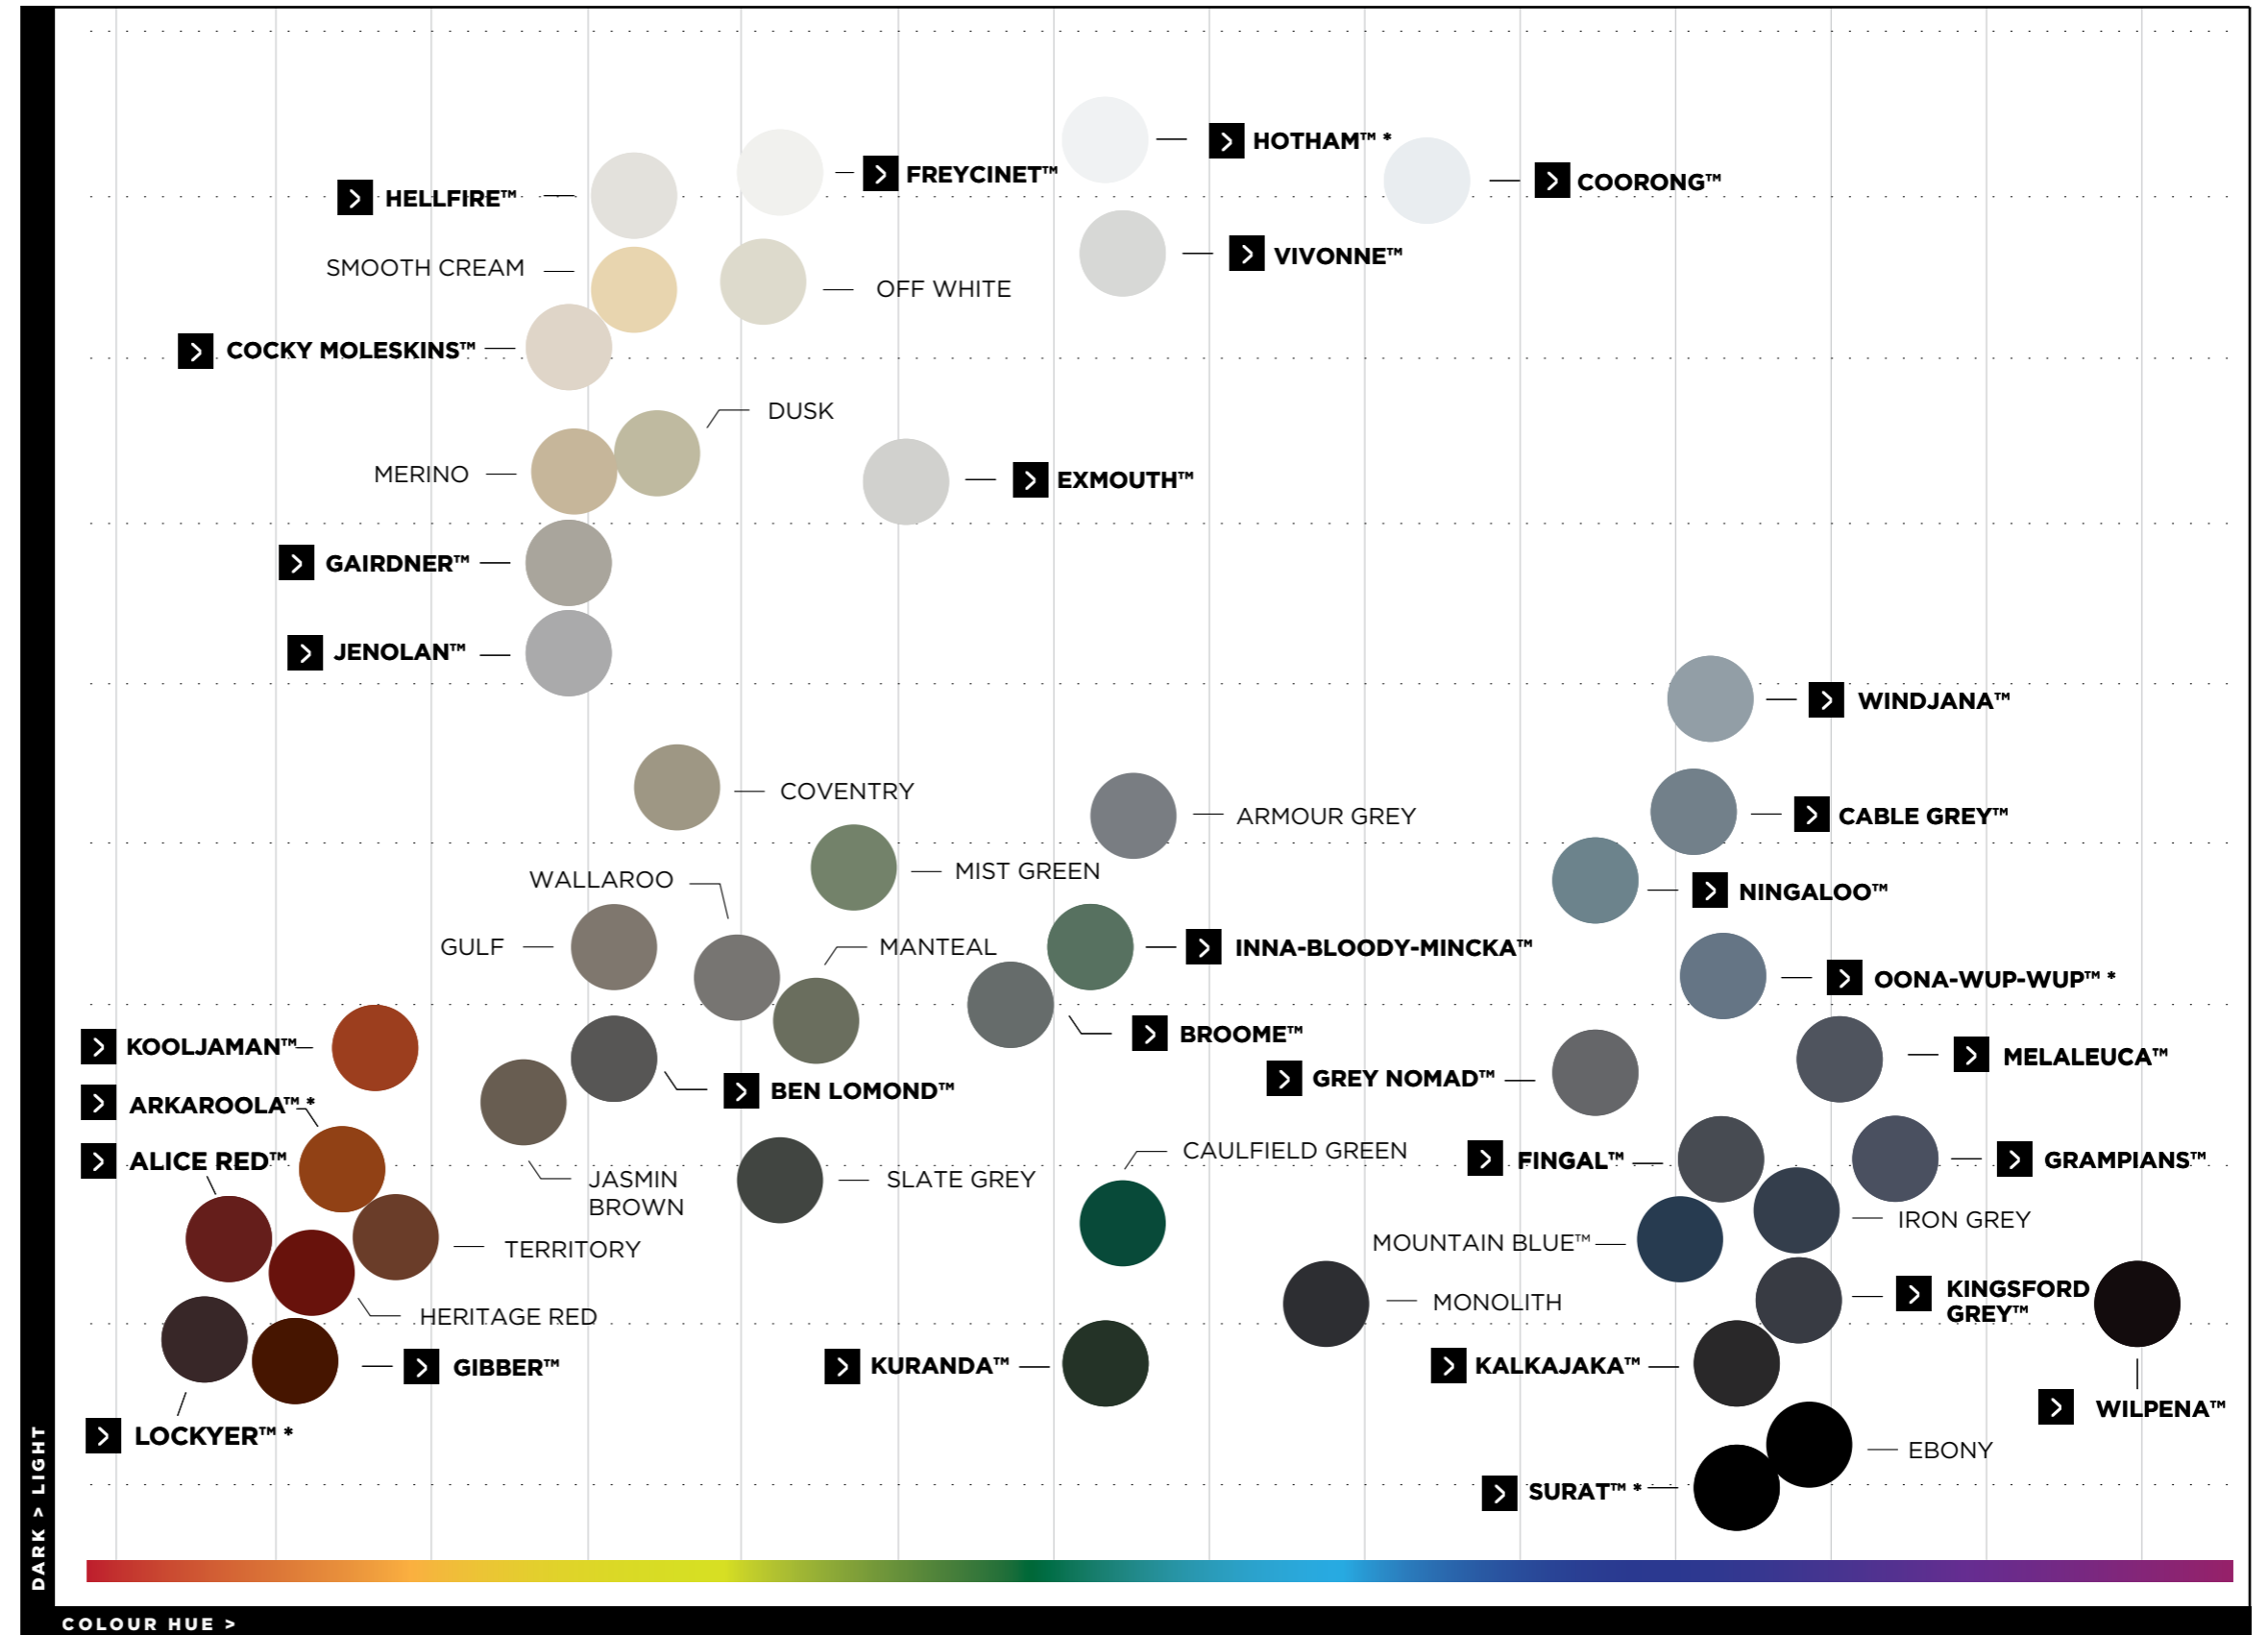

**27 NEW COLOURS**

The colour release, the largest ever new colour rollout and the first new colours released since 2013, this range boasts 27 new and contemporary colours. We've taken inspiration for the Australis series from this amazing continent. One country that spans geographic and climatic extremes from barren deserts to snowy alps; tropical palm beaches to windswept rocky coasts. Colours and contrasts to feed your imagination.

**next generation colourfast steel.**

All colours are indicative only. Every effort to match colours has been made but there may be slight variations. Please speak to your consultant should you require a larger sample size.

**Nexteel™ Colour Spectrum.**

**NEXTONE™ YESTERDAY'S HEROES STANDARD 22 COLOURS | NEXTSTAR™ SUPERIOR STEEL ROOFING RANGE BY NEXTEEL™ INSPIRED BY THE COLOURS OF AUSTRALIA**

DARK > LIGHT

COLOUR HUE >

➤ Indicates NextSTAR™ Colour

## 27 NEW COLOURS

The colour release, the largest ever new colour rollout and the first new colours released since 2013, this range boasts 27 new and contemporary colours. We've taken inspiration for the Australis series from this amazing continent. One country that spans geographic and climatic extremes from barren deserts to snowy alps; tropical palm beaches to windswept rocky coasts. Colours and contrasts to feed your imagination.